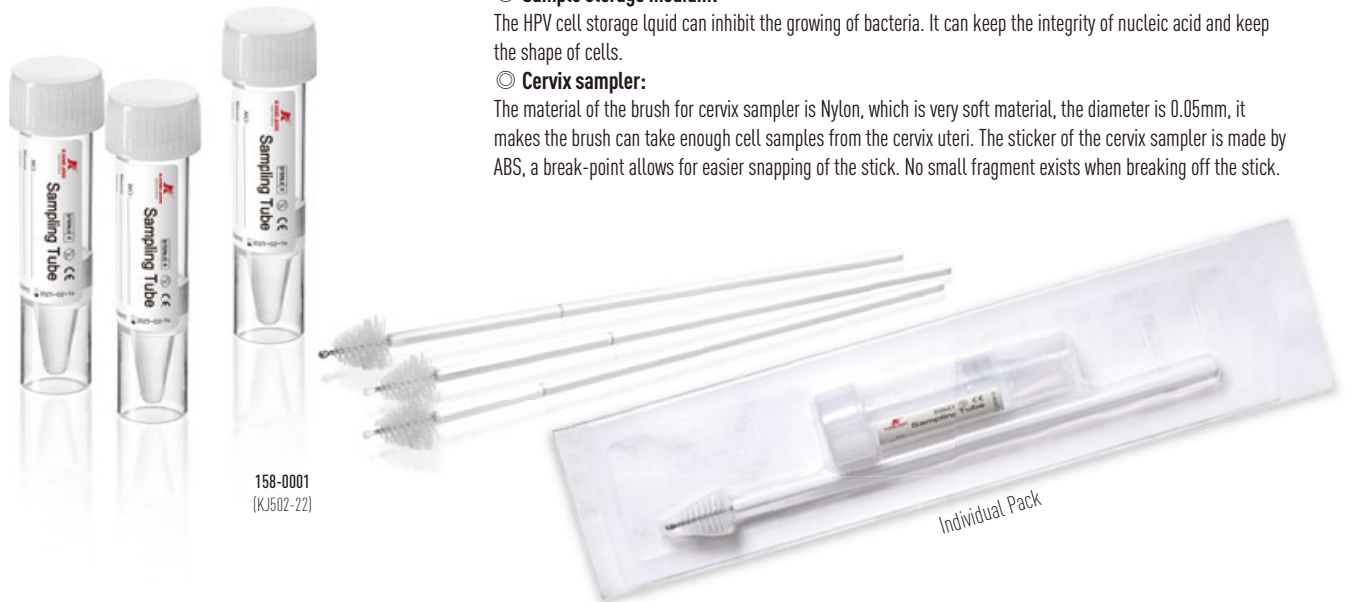

REF	Original REF.	MAT	mm					
157-4501	KJ502-18	Tip: Nylon Bristle	190mm	100	-	1000	Individual Pack, STERILE EO or STERILE R	
157-4502	KJ502-15	Tip: Nylon Bristle	190mm	100	-	1000	Individual Pack, STERILE EO or STERILE R	
157-3601	KJ502-13	Tip: LDPE	200mm	100	-	1000	Individual Pack, STERILE EO or STERILE R	
158-0001	KJ502-22	Tip: Nylon Bristle Tube: PP HPV storage solution	Tube: Ø16×75 mm	-	48	480	Individual Pack, STERILE EO or STERILE R