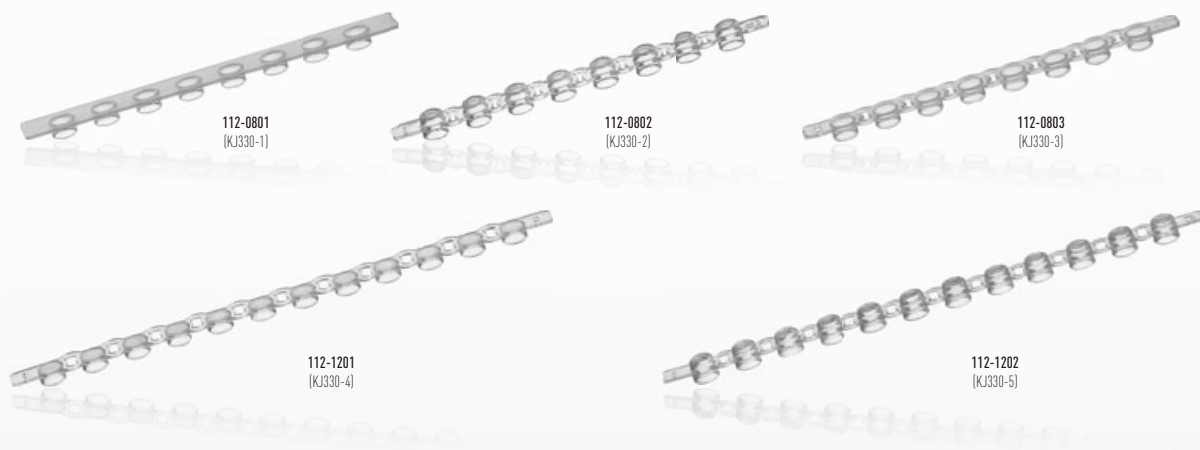

# Cap for PCR Tube Strip

## Cap for PCR tube strip

- ◆ Can be used to seal 0.1mL and 0.2mL PCR tube strip.
- ◆ Quick and easy seal for PCR plates and other standard multiwell plates.
- ◆ Cap strips seal valuable samples, reduce evaporation, decrease the possibility of contamination between sample wells, and help ensure reliable results.
- ◆ Easy to use, with downward pressure to form a tight seal, a pull tab on the end to remove the cap, or use a special 8-well cap decapper for easy opening.
- ◆ Optical lid design with excellent optical clarity for fluorescent RT-PCR experiments.