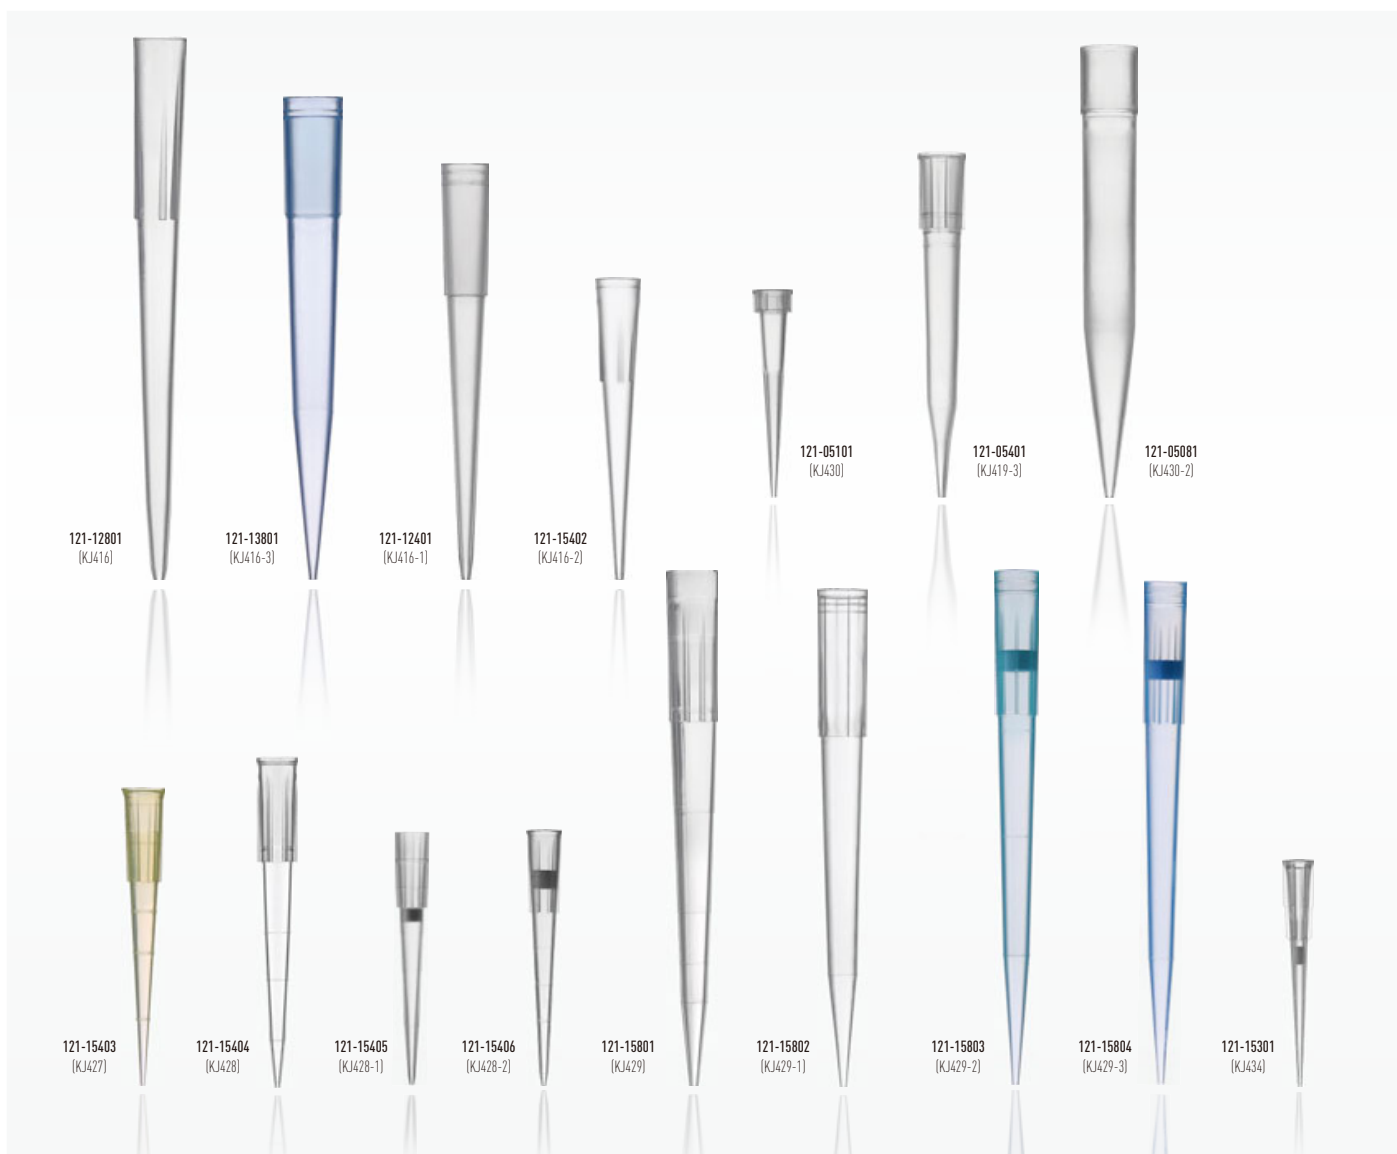

REF	Original REF.	MAT				
121-12801	KJ416	PP	1000µL	500	10000	Tip for MAL
121-13801	KJ416-3	PP	1000µL	500	10000	Tip for OXFORD
121-12401	KJ416-1	PP	200µL	1000	20000	Tip for MAL
121-15402	KJ416-2	PP	200µL	1000	20000	Multi-use
121-05101	KJ430	PP	10µL	1000	50000	Tip for D-LAB
121-05401	KJ419-3	PP	200µL	1000	20000	Tip for D-LAB
121-05801	KJ430-2	PP	1000µL	500	10000	Tip for D-LAB
121-15403	KJ427	PP	200µL	1000	20000	Multi-use
121-15404	KJ428	PP	200µL	1000	20000	Multi-use
121-15405	KJ428-1	PP	200µL	1000	20000	Multi-use
121-15406	KJ428-2	PP	200µL	1000	20000	Multi-use
121-15801	KJ429	PP	1000µL	500	10000	Multi-use
121-15802	KJ429-1	PP	1000µL	500	10000	Multi-use
121-15803	KJ429-2	PP	1000µL	500	10000	Multi-use
121-15804	KJ429-3	PP	1000µL	500	10000	Multi-use
121-15301	KJ434	PP	100µL	1000	20000	Multi-use