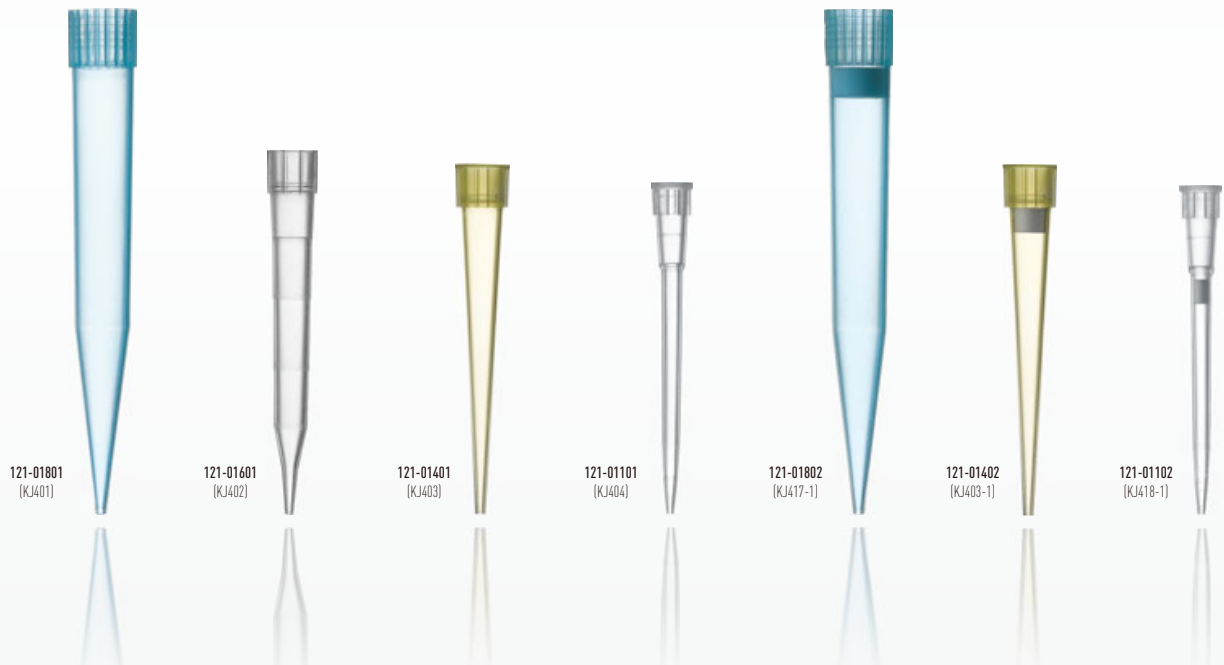

Россия +7(495)268-04-70

Казахстан +(727)345-47-04

Беларусь +(375)257-127-884

Узбекистан +998(71)205-18-59

Киргизия +996(312)96-26-47

эл.почта: kja@nt-rt.ru || сайт: <https://kangjian.nt-rt.ru>

- ◆ The pipette tip is made of medical grade polypropylene (PP) raw material. Excellent molding process guarantee each tips straight, no bending and deformation, with high quality and precision.
- ◆ The inner surface of the low residue tip is treated by coating process, which has super hydrophobicity. Almost no sample liquid retains in the pipette tip during liquid release.
- ◆ Filtered tips prevent aerosol cross-contamination between pipette and sample.
- ◆ The optimized shape of the medical tips is designed for versatility and is perfectly adapted to pipettes like Gilson, TECAN, Eppendorf, Thermo (Finn), Keeven, Hamilton, DLab and other well-known brands at home and abroad.
- ◆ General grade and PCR grade are available according to different requirements. Produced in 100,000 class clean room, up to PCR clean grade, Free of DNAase, RNAase, pyrogen.
- ◆ Bags and boxes both available for package.

REF	Original REF.	MAT						
121-01801	KJ401	PP	-	1000μL	500	-	10000	Tip for Eppendorf
121-01601	KJ402	PP	-	300μL	1000	-	20000	Tip for Eppendorf
121-01401	KJ403	PP	-	200μL	1000	-	20000	Tip for Eppendorf
121-01101	KJ404	PP	-	10μL	1000	-	50000	Tip for Eppendorf
121-01802	KJ417-1	PP	-	1000μL	-	100	100×50	Boxed filter tips for Eppendorf <input type="checkbox"/> STERILE EO <input type="checkbox"/> OF <input type="checkbox"/> STERILE R
121-01402	KJ403-1	PP	-	200μL	-	96	96×50	Boxed filter tips for Eppendorf <input type="checkbox"/> STERILE EO <input type="checkbox"/> OF <input type="checkbox"/> STERILE R
121-01102	KJ418-1	PP	-	10μL	-	96	96×50	Boxed filter tips for Eppendorf <input type="checkbox"/> STERILE EO <input type="checkbox"/> OF <input type="checkbox"/> STERILE R