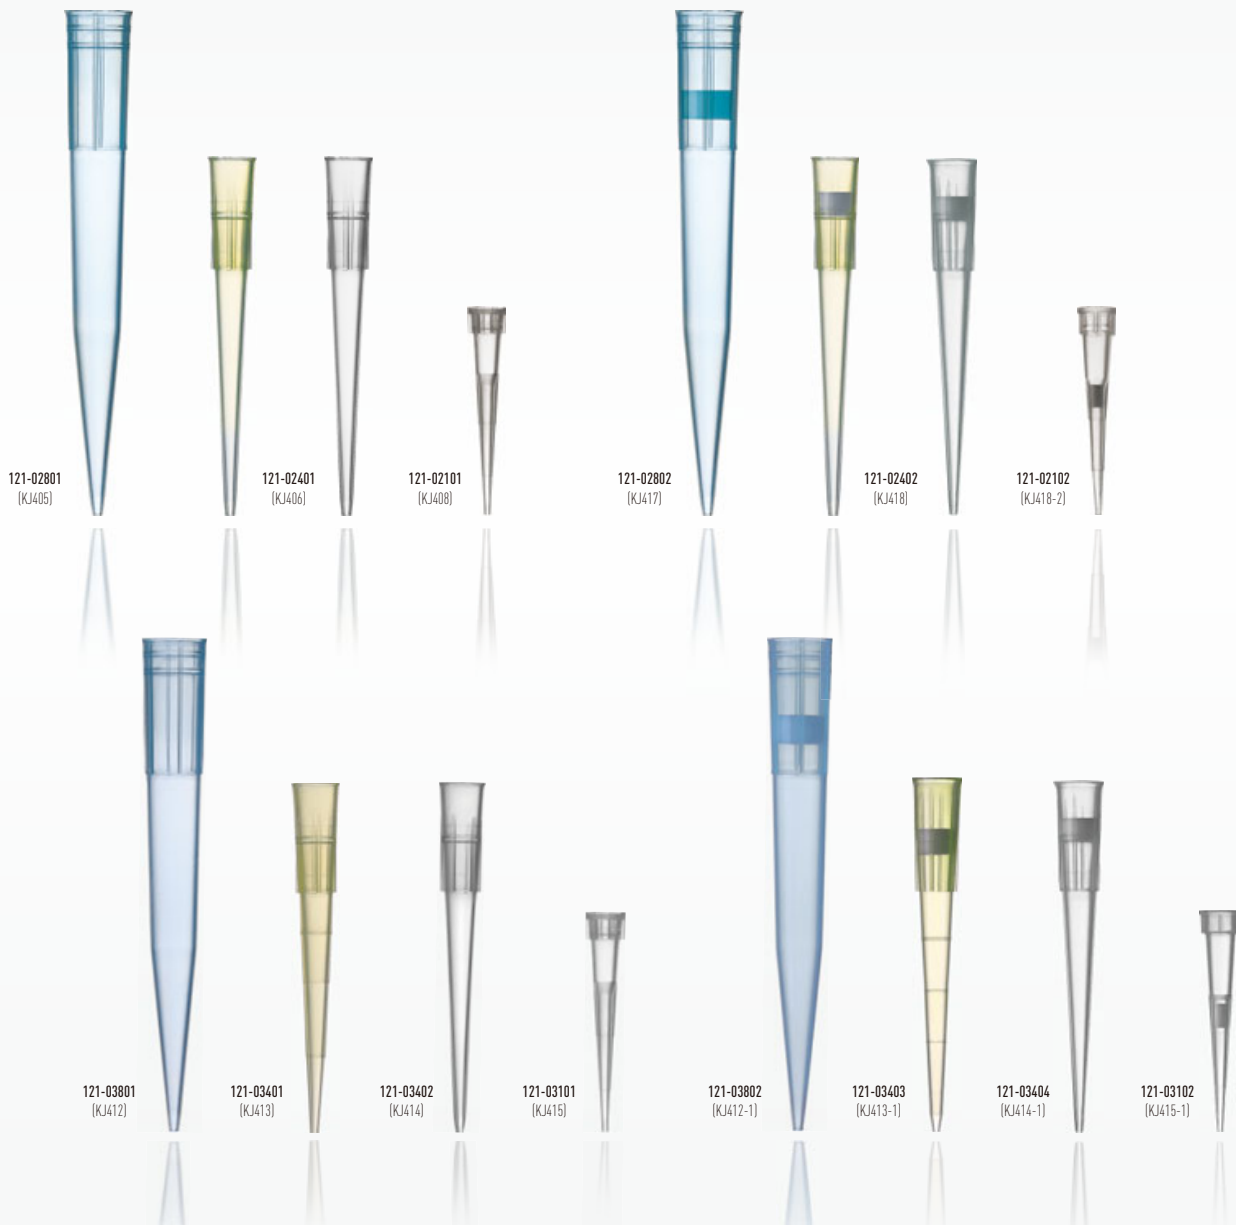

Россия +7(495)268-04-70

Казахстан +(727)345-47-04

Беларусь +(375)257-127-884

Узбекистан +998(71)205-18-59

Киргизия +996(312)96-26-47

эл.почта: kja@nt-rt.ru || сайт: <https://kangjian.nt-rt.ru>

- ◆ The pipette tip is made of medical grade polypropylene (PP) raw material. Excellent molding process guarantee each tips straight, no bending and deformation, with high quality and precision.
- ◆ The inner surface of the low residue tip is treated by coating process, which has super hydrophobicity. Almost no sample liquid retains in the pipette tip during liquid release.
- ◆ Filtered tips prevent aerosol cross-contamination between pipette and sample.
- ◆ The optimized shape of the medical tips is designed for versatility and is perfectly adapted to pipettes like Gilson, TECAN, Eppendorf, Thermo (Finn), Keeven, Hamilton, DLab and other well-known brands at home and abroad.
- ◆ General grade and PCR grade are available according to different requirements. Produced in 100,000 class clean room, up to PCR clean grade, Free of DNAase, RNAase, pyrogen.
- ◆ Bags and boxes both available for package.

REF	Original REF.	MAT						
121-01801	KJ401	PP	-	1000μL	500	-	10000	Tip for Eppendorf
121-01601	KJ402	PP	-	300μL	1000	-	20000	Tip for Eppendorf
121-01401	KJ403	PP	-	200μL	1000	-	20000	Tip for Eppendorf
121-01101	KJ404	PP	-	10μL	1000	-	50000	Tip for Eppendorf
121-01802	KJ417-1	PP	-	1000μL	-	100	100×50	Boxed filter tips for Eppendorf <input type="checkbox"/> STERILE EO <input type="checkbox"/> OF <input type="checkbox"/> STERILE R
121-01402	KJ403-1	PP	-	200μL	-	96	96×50	Boxed filter tips for Eppendorf <input type="checkbox"/> STERILE EO <input type="checkbox"/> OF <input type="checkbox"/> STERILE R
121-01102	KJ418-1	PP	-	10μL	-	96	96×50	Boxed filter tips for Eppendorf <input type="checkbox"/> STERILE EO <input type="checkbox"/> OF <input type="checkbox"/> STERILE R