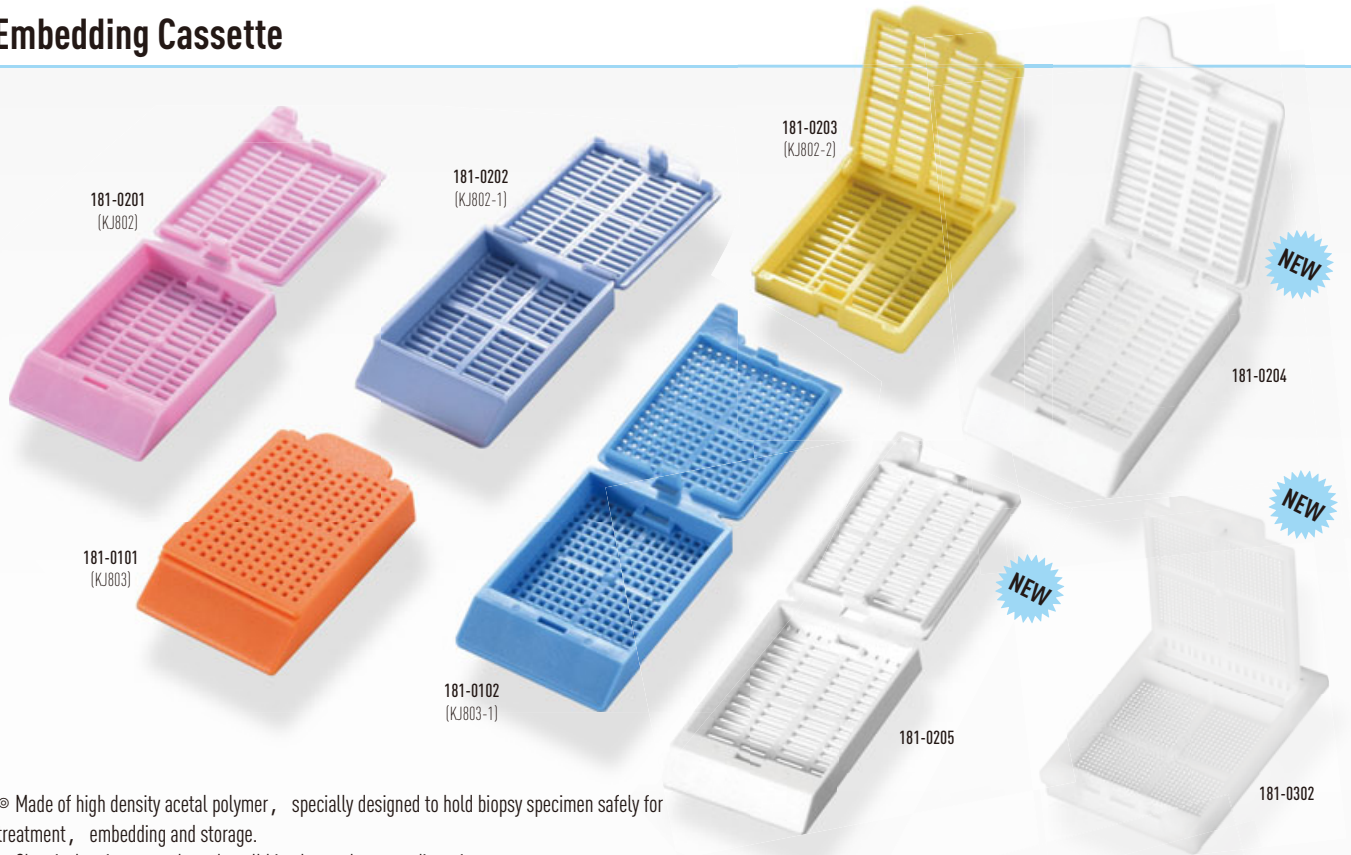

# Embedding Cassette

- ⊗ Made of high density acetal polymer , specially designed to hold biopsy specimen safely for treatment , embedding and storage.
- ⊗ Chemical resistance, adapted to all histology solvent, no distortion.
- ⊗ Biopsy type and tissue type available.
- ⊗ The 45° angled cassette features a large writing surface for marking.
- ⊗ Available in multi colors: White, Pink, Green, Yellow, Orange and Blue, etc.