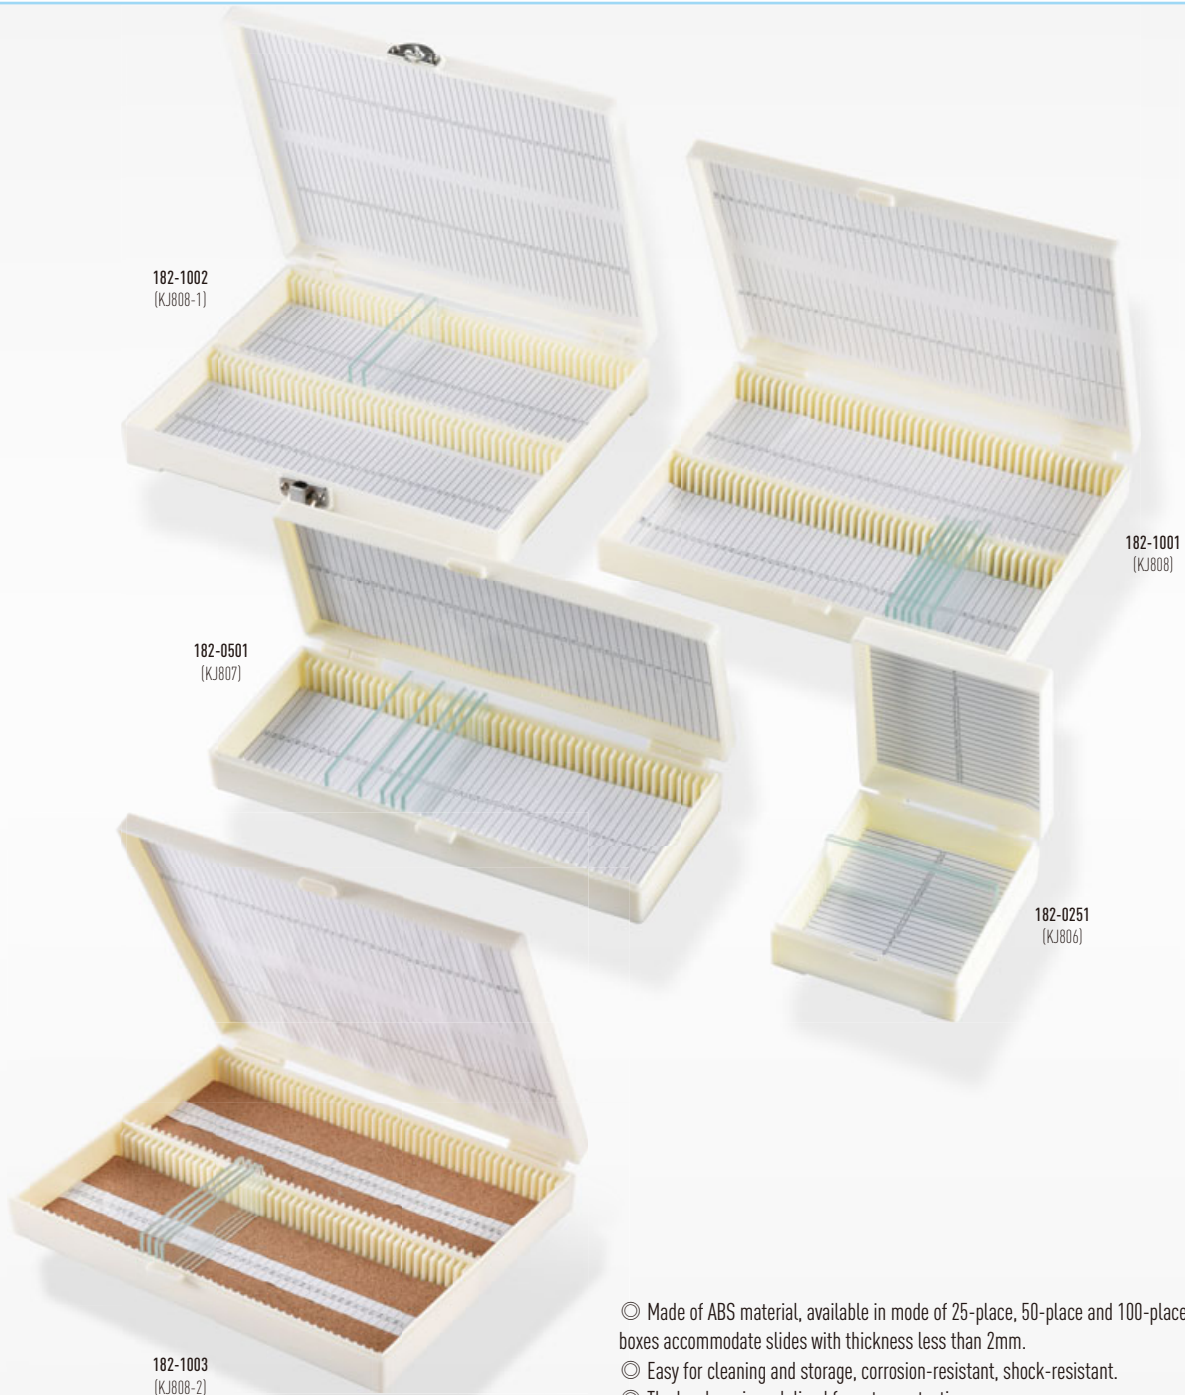

# Embedding Cassette

- ⊗ Made of high density acetal polymer , specially designed to hold biopsy specimen safely for treatment , embedding and storage.
- ⊗ Chemical resistance, adapted to all histology solvent, no distortion.
- ⊗ Biopsy type and tissue type available.
- ⊗ The 45° angled cassette features a large writing surface for marking.
- ⊗ Available in multi colors: White, Pink, Green, Yellow, Orange and Blue, etc.

# Slide Storage Box

© Made of ABS material, available in mode of 25-place, 50-place and 100-place, etc. These boxes accommodate slides with thickness less than 2mm.

© Easy for cleaning and storage, corrosion-resistant, shock-resistant.