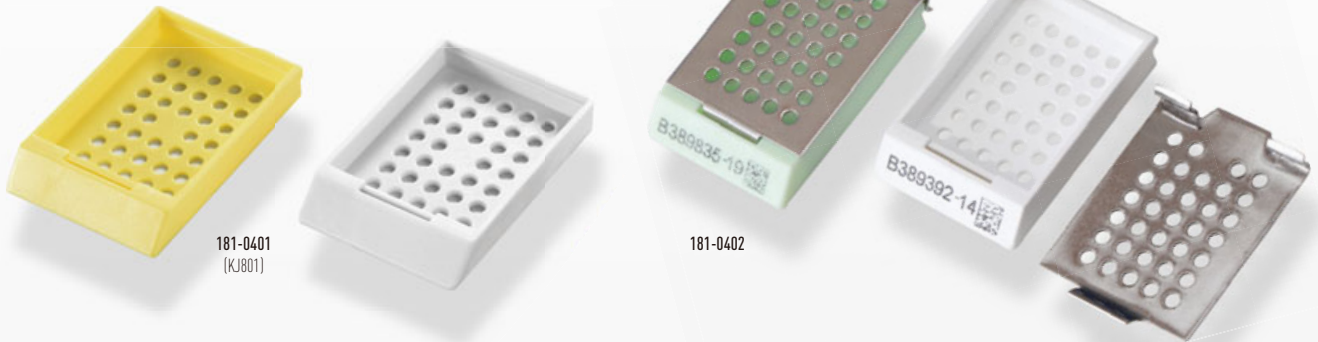

# Embedding Cassette

- ⊗ Made of high density acetal polymer , specially designed to hold biopsy specimen safely for treatment , embedding and storage.
- ⊗ Chemical resistance, adapted to all histology solvent, no distortion.
- ⊗ Biopsy type and tissue type available.
- ⊗ The 45° angled cassette features a large writing surface for marking.
- ⊗ Available in multi colors: White, Pink, Green, Yellow, Orange and Blue, etc.