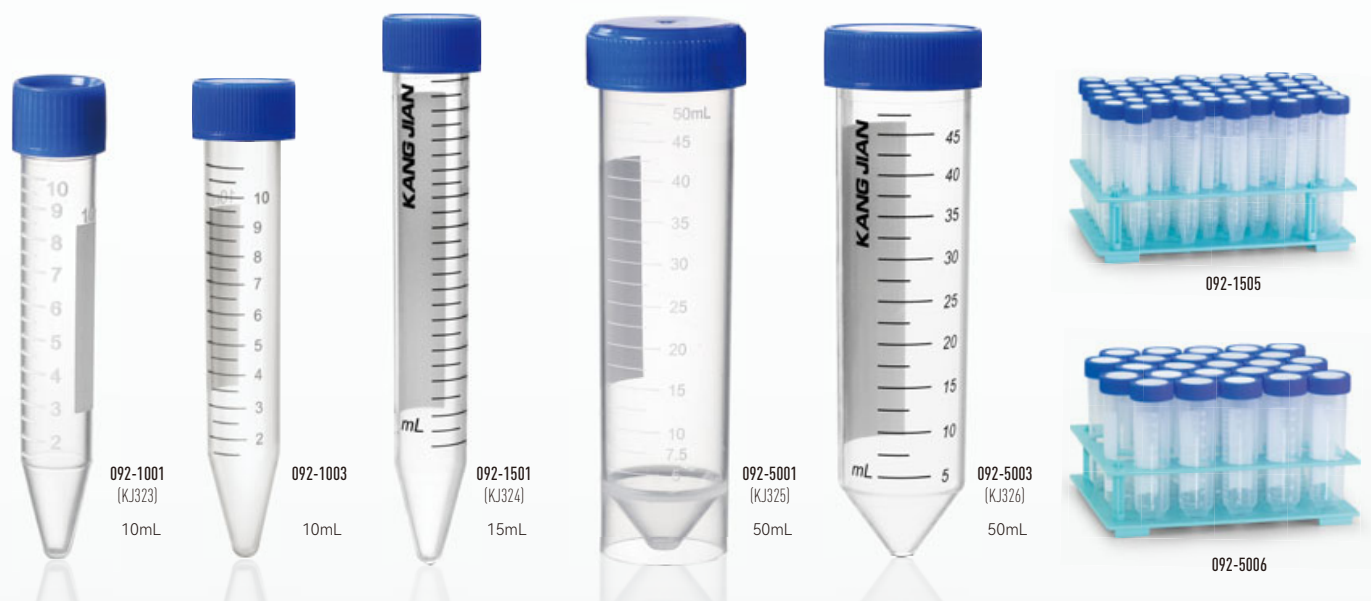

# 15mL & 50mL Centrifuge Tube

- Made of high grade transparent PP material, widely used in molecular biology, clinical chemistry, biochemistry research.
- Clear white or black graduation on tubes, Large white writing area for easy marking.
- Easy One-hand operation to open or close the cap.
- Maximum RCF at 12000×g.
- Standard tolerance from -25°C to 121°C, with custom materials for -80°C to 121°C range.
- Available in bulk or individual pack.
- Available in sterile by E.O. or irradiation radiation.

Printing graduation + large white writing area. Printing color can be customized.

White writing label on cap (Optional)

V-shaped bottom with graduation of 0.5mL 1mL 2mL to read microliquid.

Optional individual sterile pack.